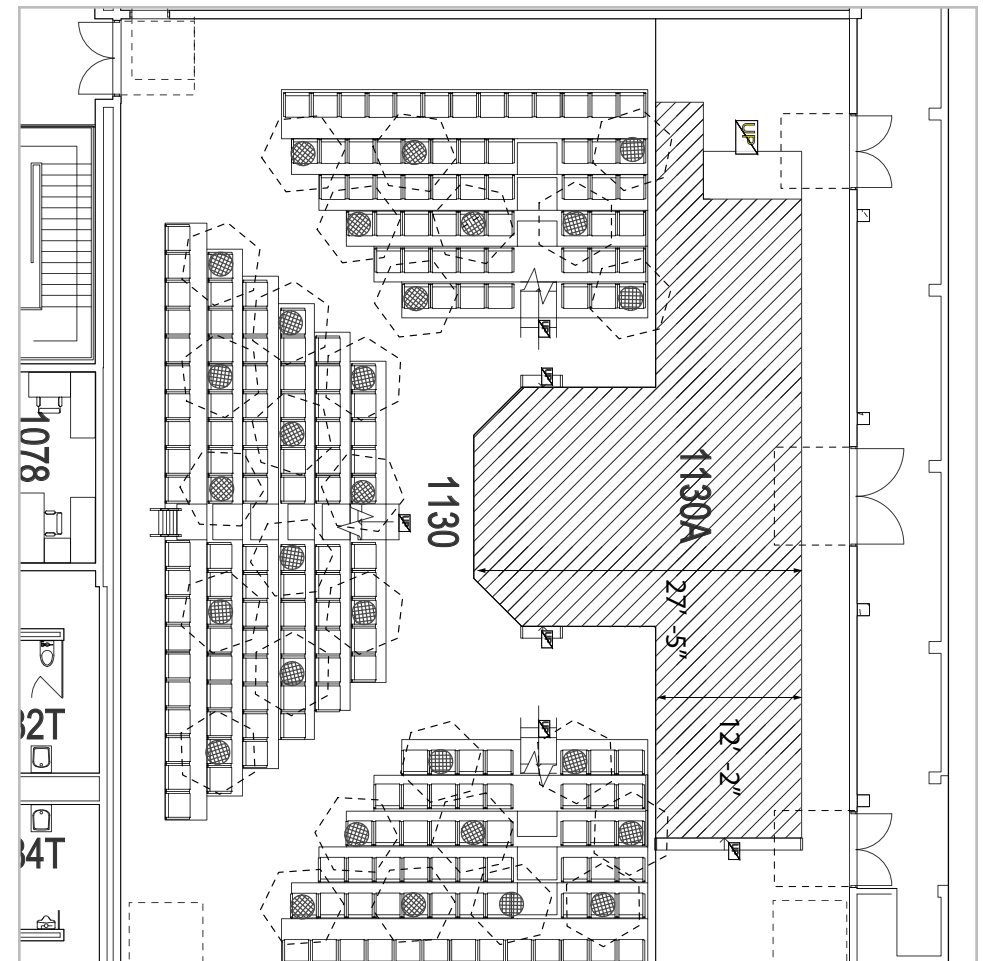

Drake Performance and Event Center Auditorium Seating 1130

1849 Cannon Dr.
Columbus, OH 43210

Seat Count

29

Key:

Instructor Area

Student Area

THE OHIO STATE UNIVERSITY