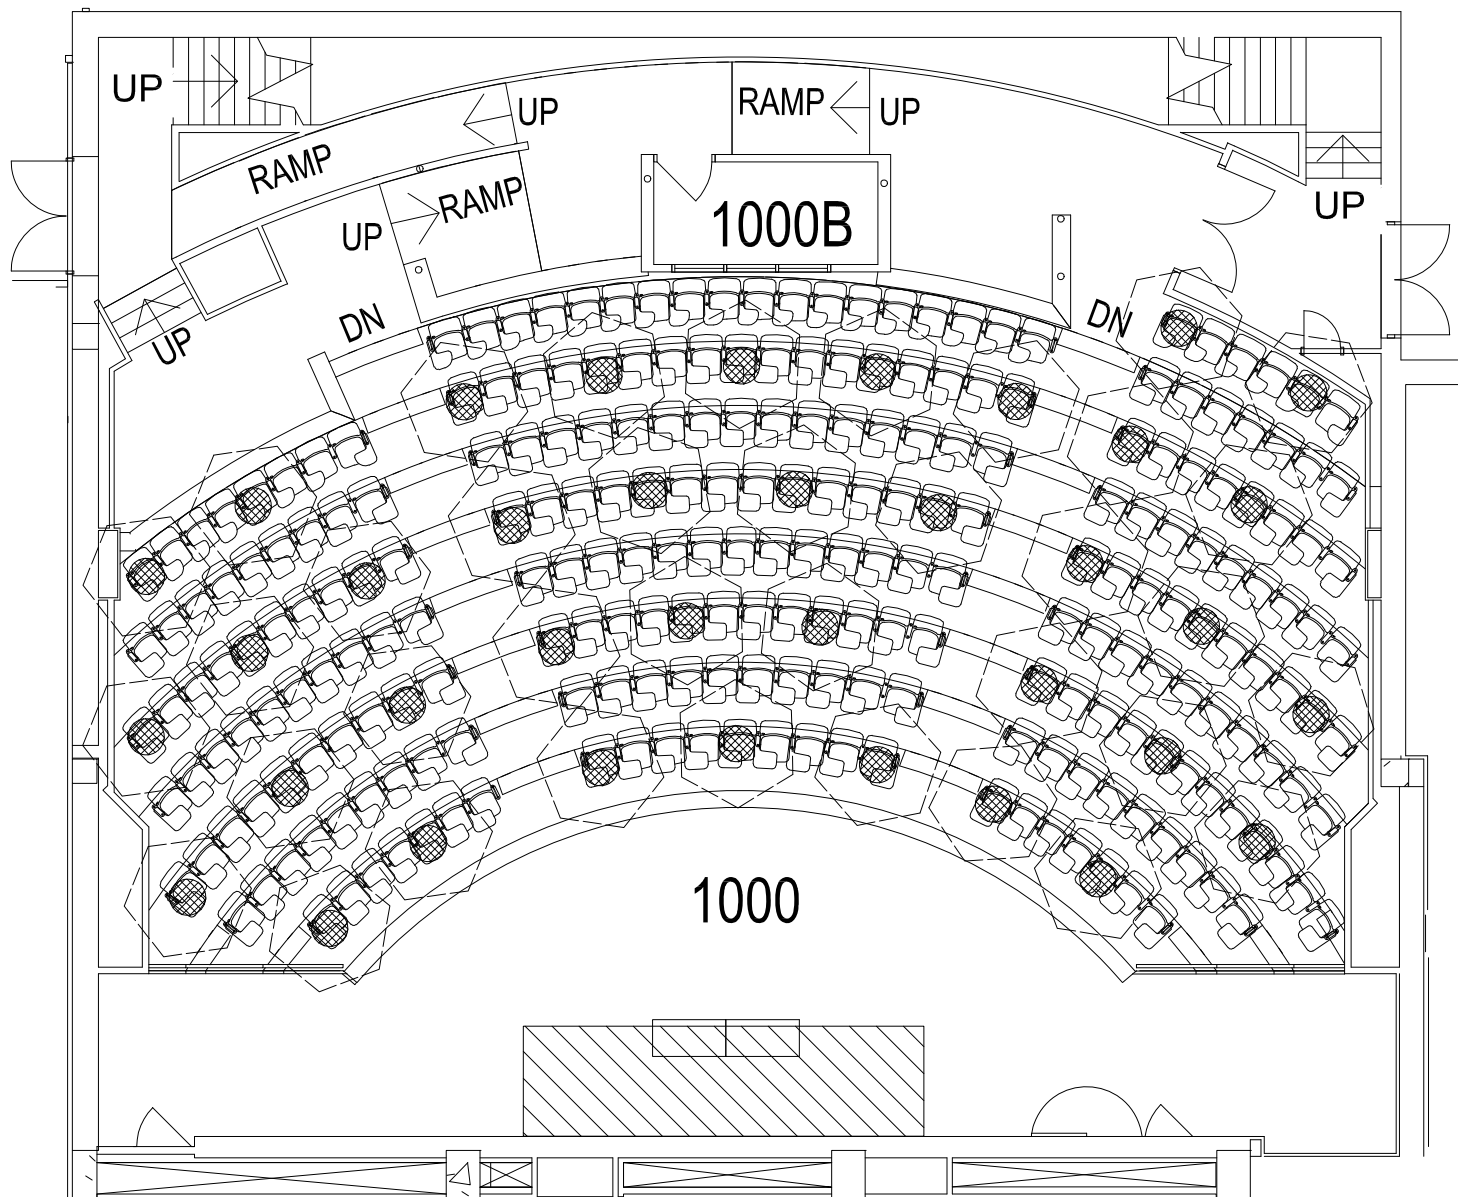

McPherson Chem Lab Room 1000

140 W 18th Ave.
Columbus, OH 43210

McPherson Chem Lab Room 1000

140 W 18th Ave.
Columbus, OH 43210