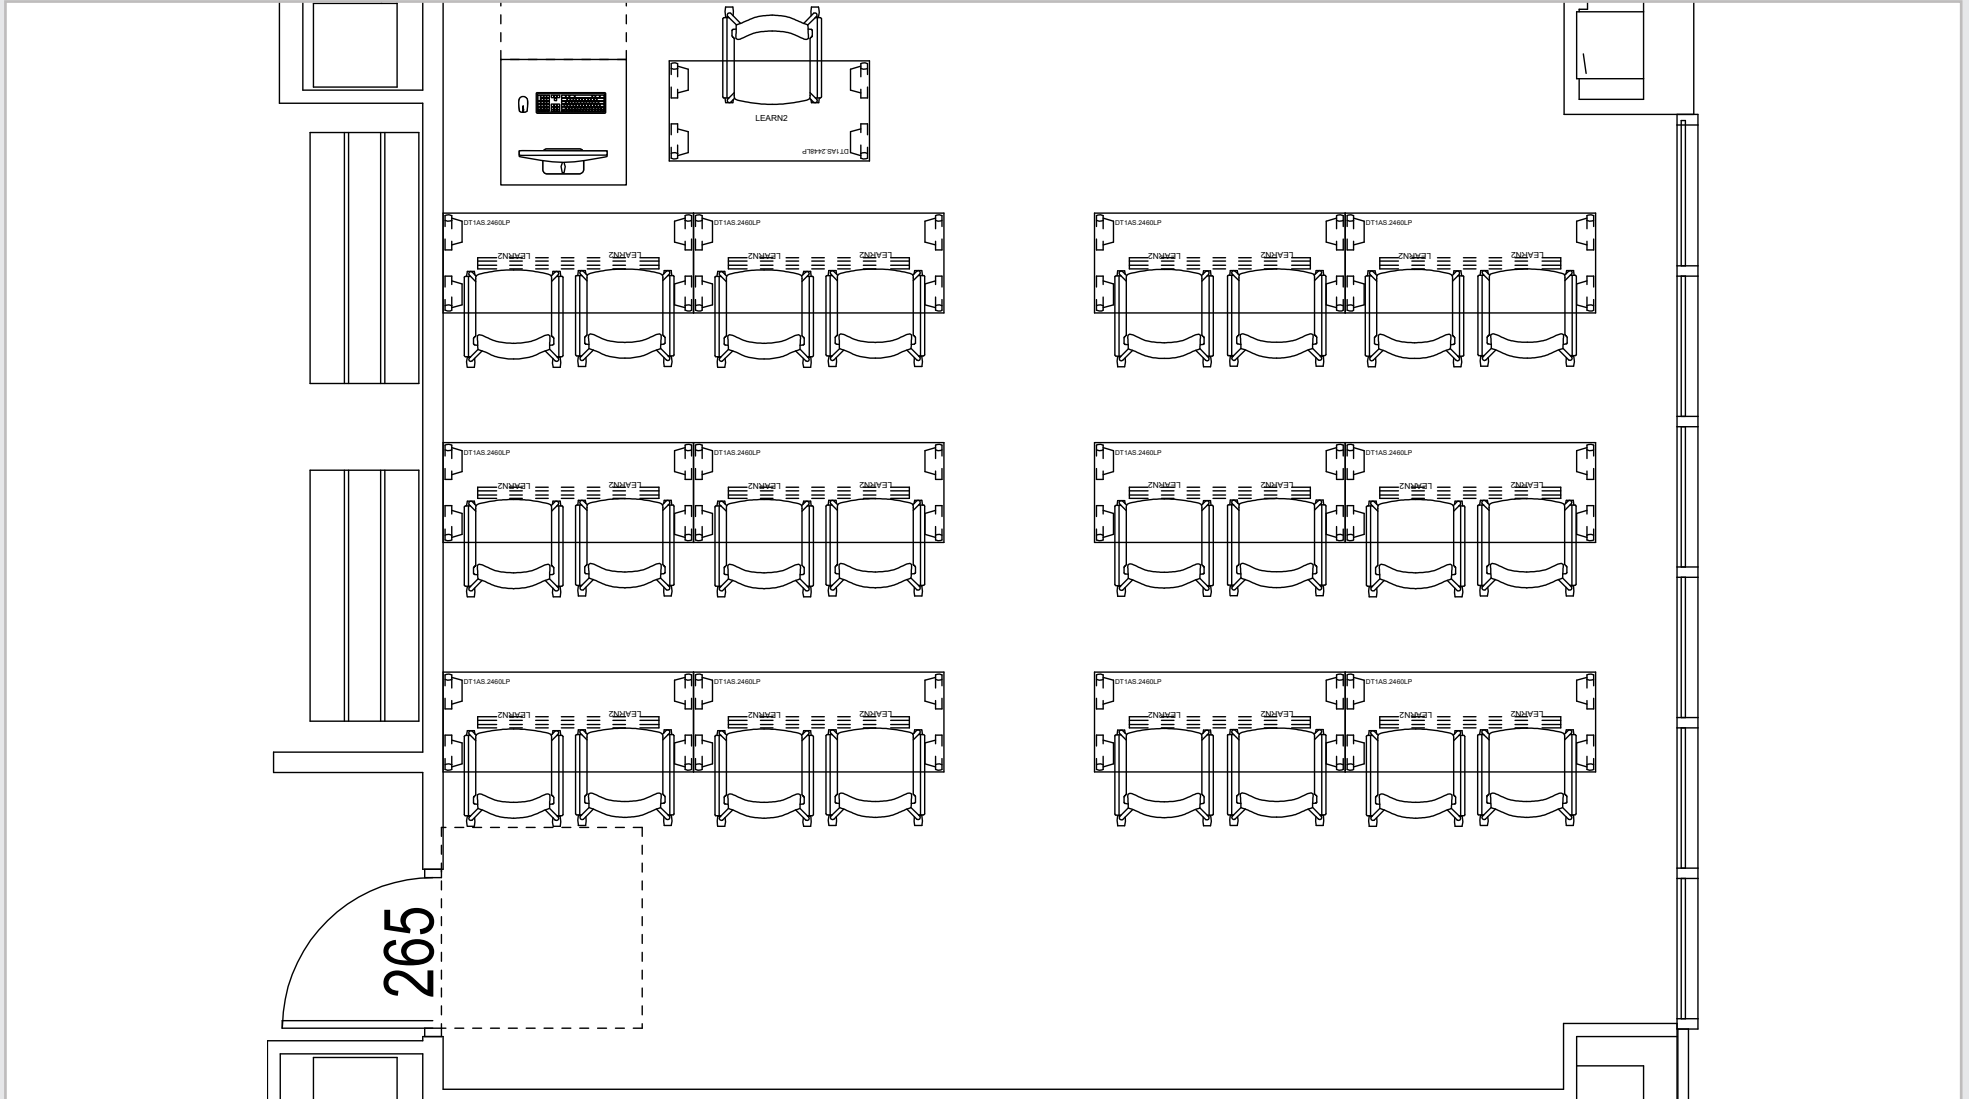

Denney Hall

164 W Annie & John Glenn Ave

265

Seat Count 24

THE OHIO STATE UNIVERSITY
CLASSROOM READINESS COMMITTEE

For assistance, contact Classroom Services
614-248-HELP (4357), option 4
classroomhelp@osu.edu