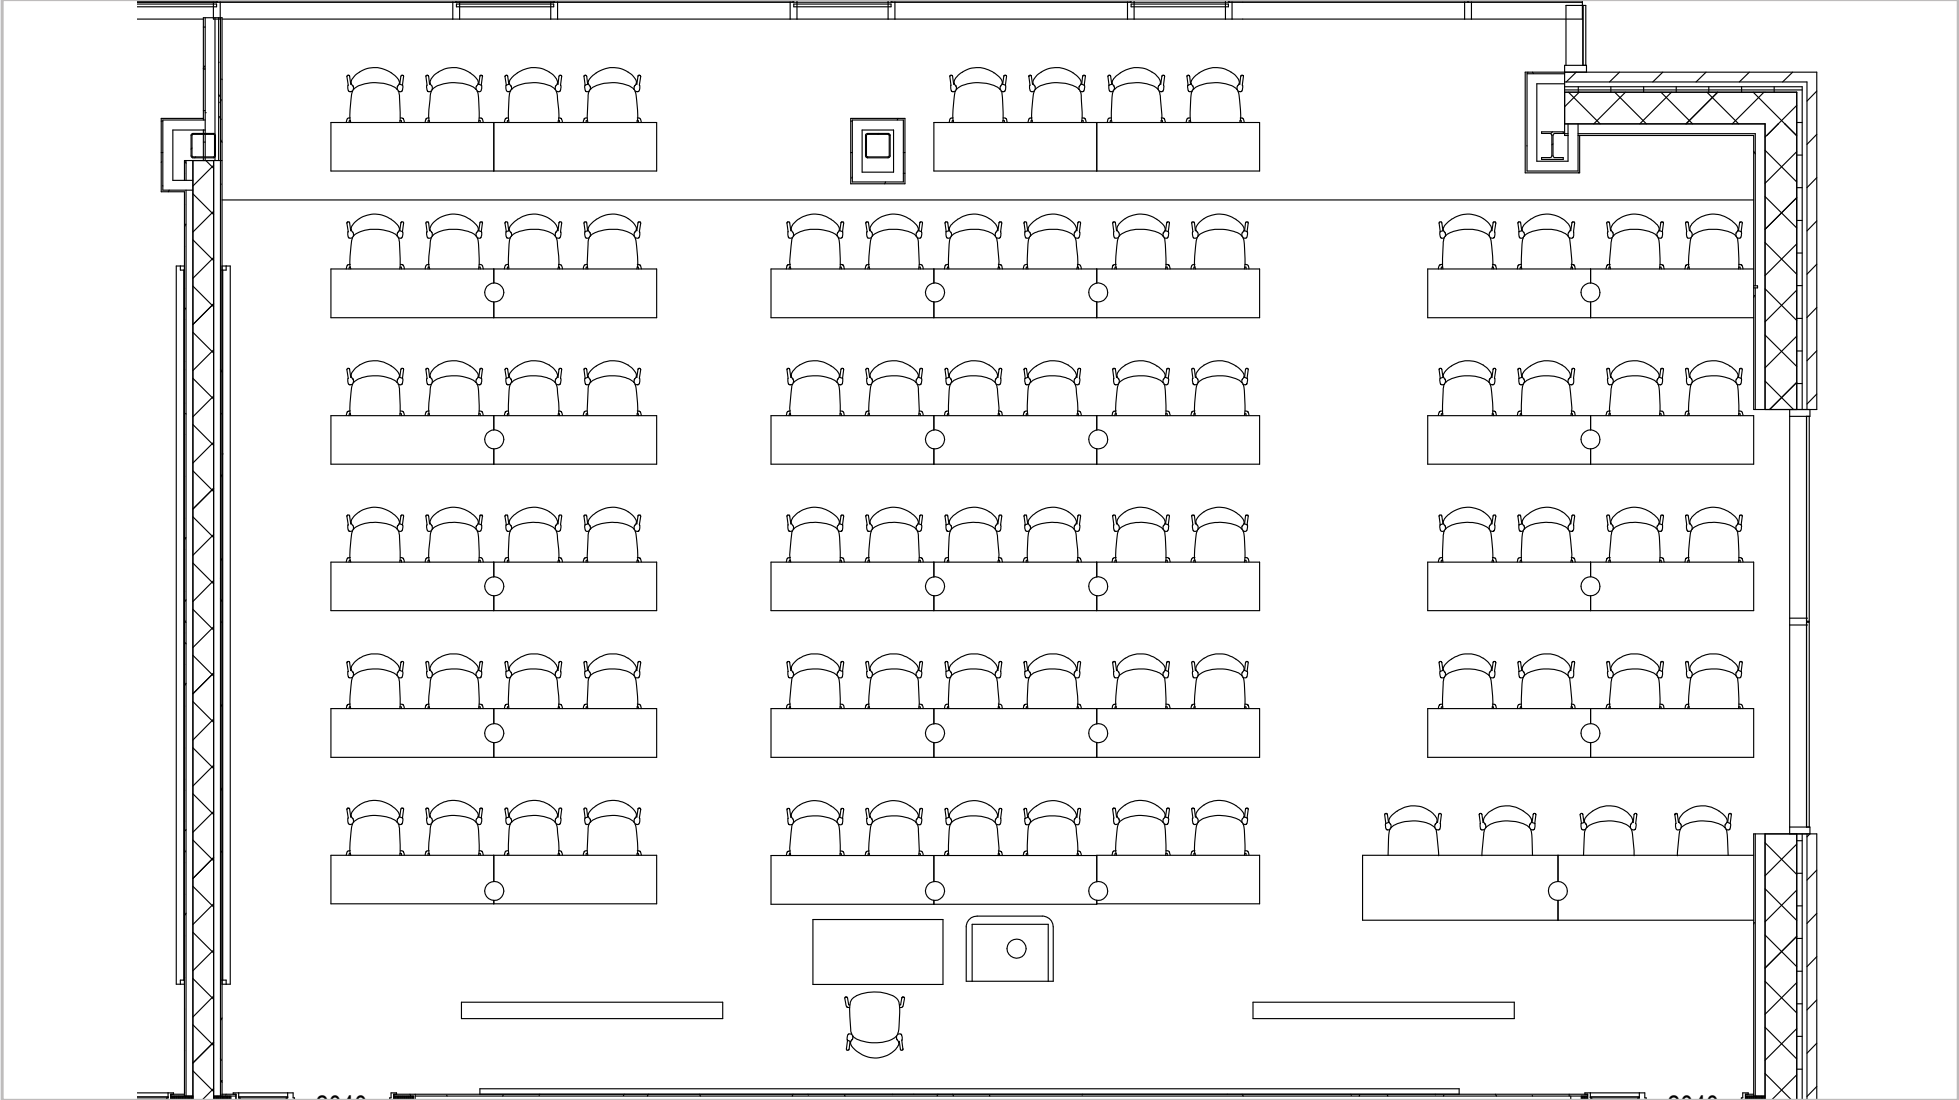

Fontana Labs
140 W 19th Ave

2040
Seat Count 78

THE OHIO STATE UNIVERSITY
CLASSROOM READINESS COMMITTEE

For assistance, contact Classroom Services
614-248-HELP (4357), option 4
classroomhelp@osu.edu