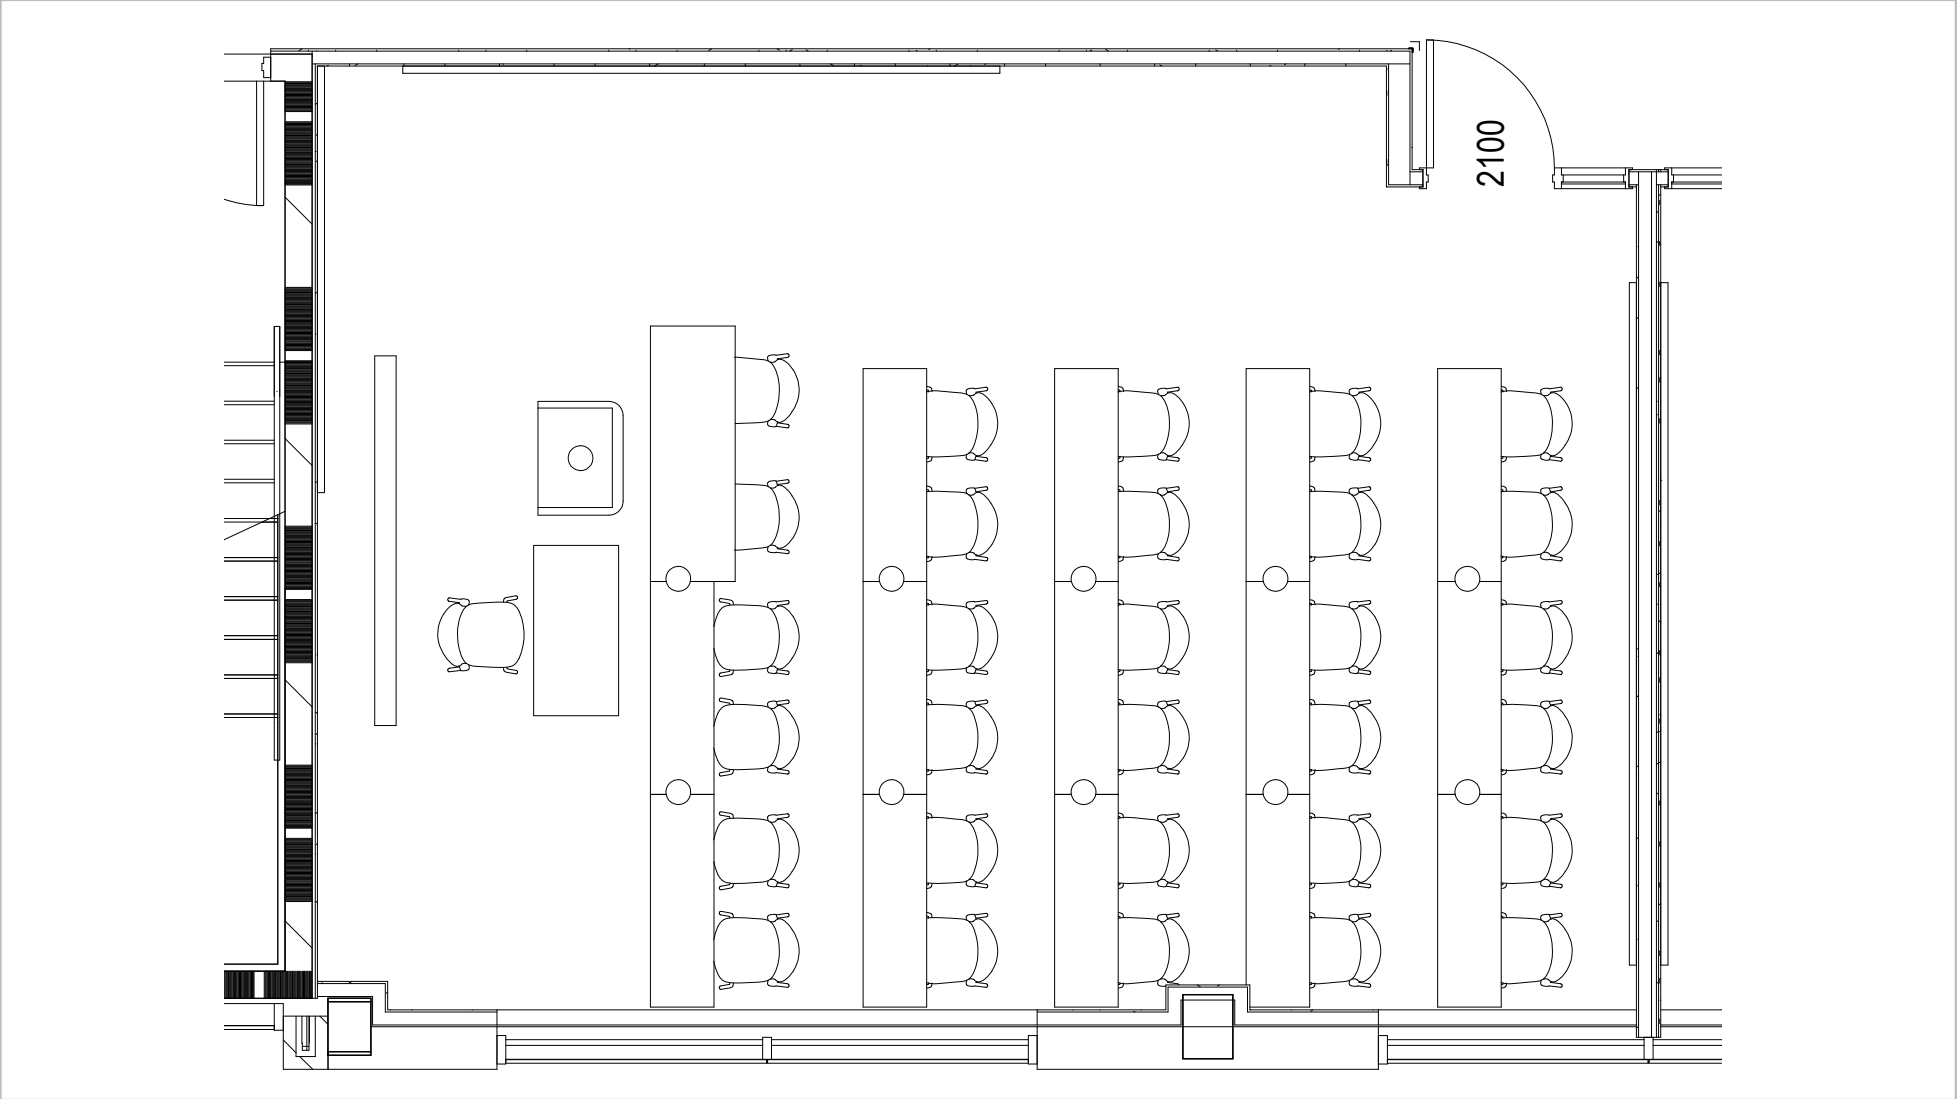

Fontana Labs
140 W 19th Ave

2100
Seat Count 30

THE OHIO STATE UNIVERSITY
CLASSROOM READINESS COMMITTEE

For assistance, contact Classroom Services
614-248-HELP (4357), option 4
classroomhelp@osu.edu