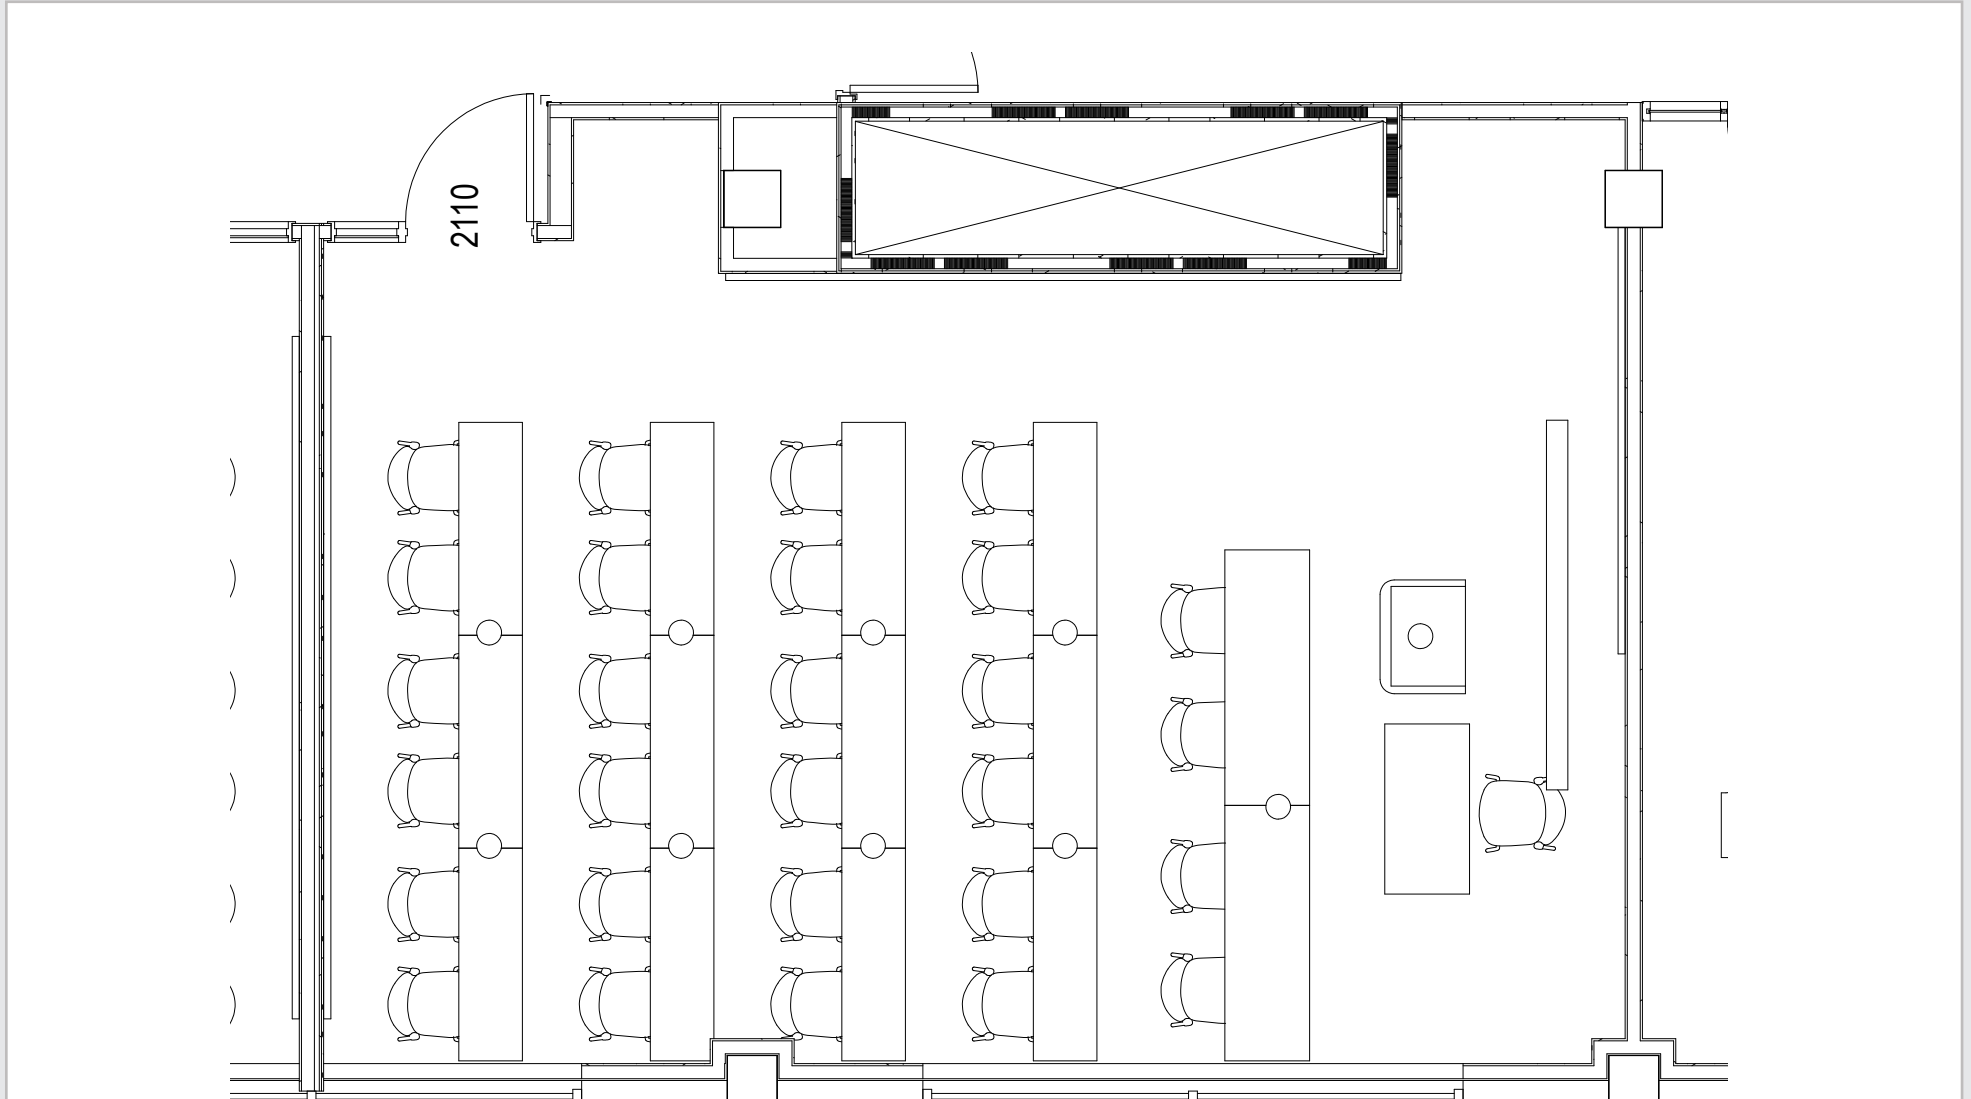

Fontana Labs
140 W 19th Ave

2110
Seat Count 28

THE OHIO STATE UNIVERSITY
CLASSROOM READINESS COMMITTEE

For assistance, contact Classroom Services
614-248-HELP (4357), option 4
classroomhelp@osu.edu